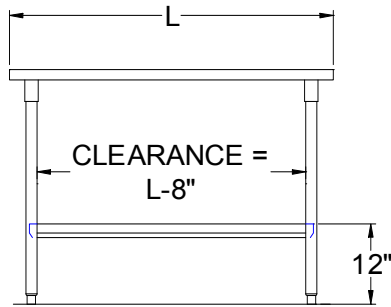

MATERIAL:

- TOP: NORTHERN HARD ROCK MAPLE
- SHELF: 18 GAUGE GALVANIZED STEEL,
(*6FT TABLE ONLY, 16 GAUGE)
- LEGS: 16 GAUGE GALVANIZED STEEL
- GUSSETS: GALVANIZED STEEL
- FEET: 1" ADJUSTABLE GALVANIZED STEEL

DETAILED SPECIFICATIONS

- UNITS 7 FT. AND LARGER ARE FURNISHED WITH SIX LEGS.
- FINISHED SIZE OF UNDERSHELF.
 SHELF LENGTH = LENGTH MINUS 4.875"
 SHELF WIDTH = WIDTH MINUS 4.25"

MAPLE TOP WORK TABLES

LENGTH	24" WIDE	WT. (LBS)	30" WIDE	WT. (LBS)	36" WIDE	WT. (LBS)
36	JNS01	68	JNS08	82	JNS15	92
48	JNS02	86	JNS09	104	JNS16	117
60	JNS03	104	JNS10	126	JNS17	142
72	JNS04	128	JNS011	151	JNS18	171
84	JNS05	144	JNS112	181	JNS19	204
96	JNS06	165	JNS13	200	JNS20	226
108	JNS06A	176	JNS13A	215	JNS20A	250
120	JNS07	193	JNS14	237	JNS21	270