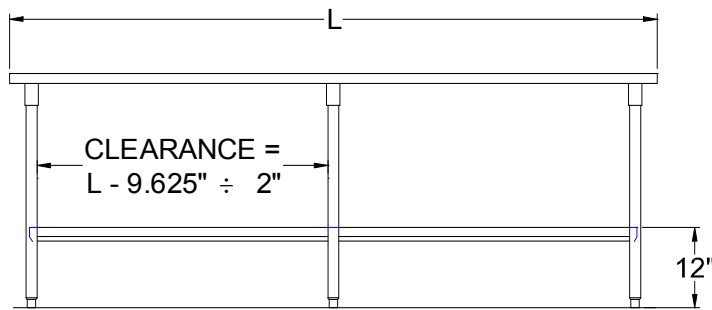

MATERIAL:

- TOP: NORTHERN HARD ROCK MAPLE
- SHELF: 18 GAUGE GALVANIZED STEEL,
(*6FT TABLE ONLY, 16 GAUGE)
- LEGS: 16 GAUGE GALVANIZED STEEL
- GUSSETS: GALVANIZED STEEL
- FEET: 1" ADJUSTABLE GALVANIZED STEEL

DETAILED SPECIFICATIONS

- UNITS 7 FT. AND LARGER ARE FURNISHED WITH SIX LEGS.
- FINISHED SIZE OF UNDERSHELF.
 SHELF LENGTH = LENGTH MINUS 4.875"
 SHELF WIDTH = WIDTH MINUS 4.25"

MAPLE TOP WORK TABLES

LENGTH	24" WIDE	WT. (LBS)	30" WIDE	WT. (LBS)	36" WIDE	WT. (LBS)
36	JNS01	68	JNS08	82	JNS15	92
48	JNS02	86	JNS09	104	JNS16	117
60	JNS03	104	JNS10	126	JNS17	142
72	JNS04	128	JNS011	151	JNS18	171
84	JNS05	144	JNS112	181	JNS19	204
96	JNS06	165	JNS13	200	JNS20	226
108	JNS06A	176	JNS13A	215	JNS20A	250
120	JNS07	193	JNS14	237	JNS21	270