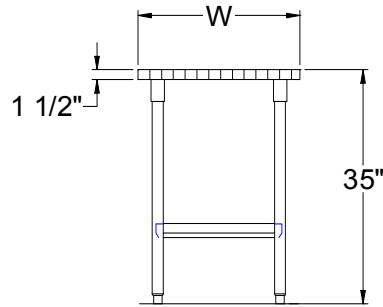

MATERIAL:

- TOP: NORTHERN HARD ROCK MAPLE
- SHELF: 18 GAUGE GALVANIZED STEEL,
(*6FT TABLE ONLY, 16 GAUGE)
- LEGS: 16 GAUGE GALVANIZED STEEL
- GUSSETS: GALVANIZED STEEL
- FEET: 1" ADJUSTABLE GALVANIZED STEEL

DETAILED SPECIFICATIONS

- UNITS 7 FT. AND LARGER ARE FURNISHED WITH SIX LEGS.
- FINISHED SIZE OF UNDERSHELF.
 SHELF LENGTH = LENGTH MINUS 4.875"
 SHELF WIDTH = WIDTH MINUS 4.25"

MAPLE TOP WORK TABLES

LENGTH	24" WIDE	WT. (LBS)	30" WIDE	WT. (LBS)	36" WIDE	WT. (LBS)
36	JNS01	68	JNS08	82	JNS15	92
48	JNS02	86	JNS09	104	JNS16	117
60	JNS03	104	JNS10	126	JNS17	142
72	JNS04	128	JNS011	151	JNS18	171
84	JNS05	144	JNS112	181	JNS19	204
96	JNS06	165	JNS13	200	JNS20	226
108	JNS06A	176	JNS13A	215	JNS20A	250
120	JNS07	193	JNS14	237	JNS21	270